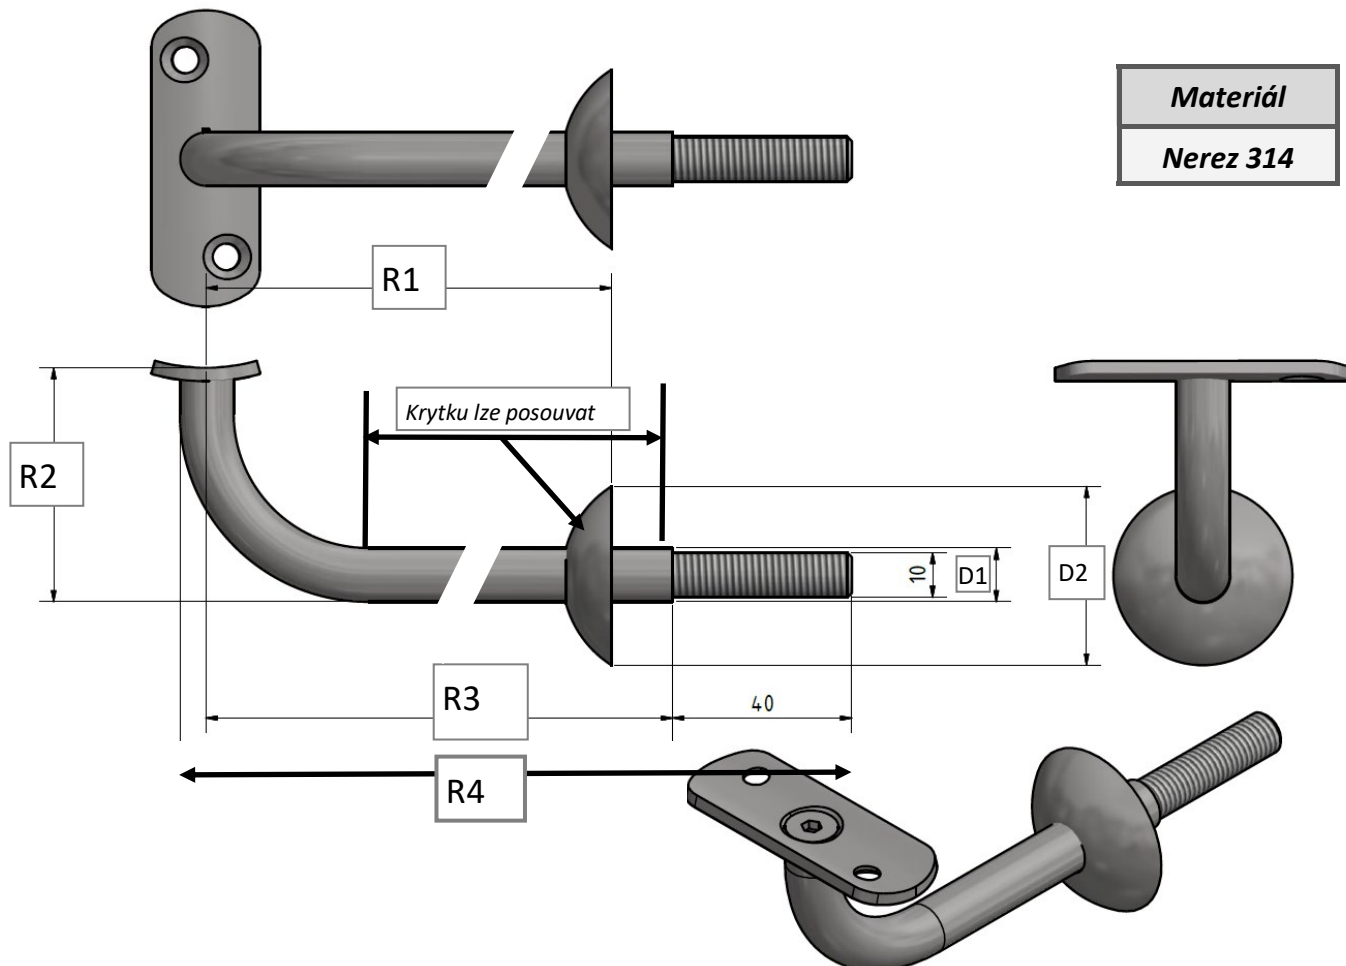

Konzolka madla na zed'-typ 21

Kmo-21K

\emptyset	D1	D2	R1	R2	R3	R4
$\emptyset 42$	12mm	40mm	50-240mm	52mm	240mm	285mm
$\emptyset 48$	12mm	40mm	50-240mm	52mm	240mm	285mm
rovné	12mm	40mm	50-240mm	52mm	240mm	285mm
Trn M6	12mm	40mm	50-240mm	52mm	240mm	285mm